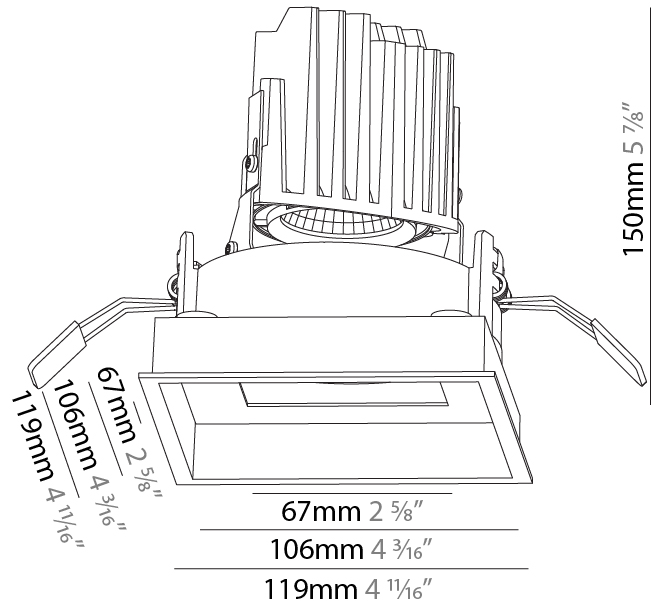

PHYSICAL

Shape: Square
Length (mm): 119
Length (in): 4 11/16
Width (mm): 119
Width (in): 4 11/16
Depth (mm): 150
Depth (in): 5 7/8
Ceiling Thickness (mm): 10 / 12.5 / 15
Ceiling Thickness (in): 3/8 or 1/2 or 9/16
Min. Recessing Depth (mm): 170
Min. Recessing Depth (in): 6 11/16
Light Distribution: Downlight
Weight (kg): 0.69
Weight (lbs): 1.5
Fixture Finish: SSR / BKV / CWI / CRY / HAB / UFT / ITA / RUA / FTG / MYG / LOD / PUS / FRO / FUP / KIA / POP / BLS / SPG / MEY / GOH / GUM / CHC / COM / ABZ / JAG / OBR / MOS / ROR
Fixture Material: Aluminum Die Cast
Cut-out Measurements: 114mm / 4 1/2" x 114mm / 4 1/2"

ELECTRICAL

Lamp Type: LED (Zhaga Standard)
Input Wattage (W): 16.5
Total Output Wattage (W): 14
Dimming: Tri-Mode (Non-Dimming and Phase Dimming (120Vac only) and 0-10V Dimming)
Driver Included: No
Driver Location: Recessed Housing
Driver Type: Constant Current - Universal
Driver Class: Class 2
Input Voltage (V): 120 - 277
Constant Current (MA): 350

LED

Number of LEDs: 1
Color Temperature (°K): 2700 / 3000 / 3500 / 4000
Max. Delivered Lumen (lm): 940 / 980 / 1029 / 1050
Nominal Lumen (lm): 1386 / 1438 / 1511 / 1542
CRI: >90 CRI
Lamp Life (hrs): 50000

OPTICAL

Reflector: 20 / 40 / 60

RATINGS AND CERTIFICATIONS

Certified By: Certified for North American Standards
IP rating: IP20