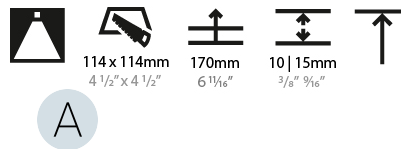

GENERAL

Series: Bioniq
Subseries: Bioniq Square Deep
Brand: Prolicht
Division: Architectural
Mounting Type: Recessed
Mounting Location: Ceiling
Subcategory: Downlight

PHYSICAL

Shape: Square
Length (mm): 119
Length (in): 4 11/16
Width (mm): 119
Width (in): 4 11/16
Depth (mm): 150
Depth (in): 5 7/8
Ceiling Thickness (mm): 10 / 12.5 / 15
Ceiling Thickness (in): 3/8 or 1/2 or 9/16
Min. Recessing Depth (mm): 170
Min. Recessing Depth (in): 6 11/16
Light Distribution: Downlight
Weight (kg): 0.592
Weight (lbs): 1.31
Fixture Finish: SSR / BKV / CWI / CRY / HAB / UFT / ITA / RUA / FTG / MYG / LOD / PUS / FRO / FUP / KIA / POP / BLS / SPG / MEY / GOH / GUM / CHC / COM / ABZ / JAG / OBR / MOS / ROR
Fixture Material: Aluminum Die Cast
Cut-out Measurements: 114mm / 4 1/2" x 114mm / 4 1/2"

ELECTRICAL

Lamp Type: LED (Zhaga Standard)
Total Output Wattage (W): 15
Dimming: Dali Dimming
Driver Included: No
Driver Location: Recessed Housing
Driver Type: Constant Current 120Vac
Housing: See components
Input Voltage (V): 120
Constant Current (MA): 350

LED

Number of LEDs: 1
Color Temperature (°K): Warm Dim
Max. Delivered Lumen (lm): 760
Nominal Lumen (lm): 1140
CRI: >90 CRI
Lamp Life (hrs): 50000

OPTICAL

Reflector: 20 / 40 / 60
Adjustability: Rotational 355°; Tilt 30°

RATINGS AND CERTIFICATIONS

Certified By: Certified for North American Standards
IP rating: IP20