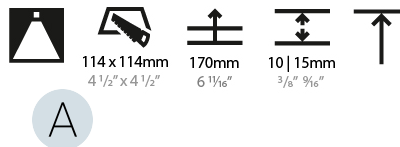

GENERAL

Series: Bioniq
Subseries: Bioniq Square Deep Comfort
Brand: Prolicht
Division: Architectural
Mounting Type: Recessed
Mounting Location: Ceiling
Subcategory: Downlight

PHYSICAL

Shape: Square
Length (mm): 119
Length (in): 4 ¹¹/₁₆
Width (mm): 119
Width (in): 4 ¹¹/₁₆
Depth (mm): 150
Depth (in): 5 ⁷/₈
Ceiling Thickness (mm): 10 / 12.5 / 15
Ceiling Thickness (in): 3/8 or 1/2 or 9/16
Min. Recessing Depth (mm): 170
Min. Recessing Depth (in): 6 ¹¹/₁₆
Light Distribution: Downlight
Weight (kg): 0.656
Weight (lbs): 1.45
Fixture Finish: SSR / BKV / CWI / CRY / HAB / UFT / ITA / RUA / FTG / MYG / LOD / PUS / FRO / FUP / KIA / POP / BLS / SPG / MEY / GOH / GUM / CHC / COM / ABZ / JAG / OBR / MOS / ROR
Fixture Material: Aluminum Die Cast
Cut-out Measurements: 114mm / 4 1/2" x 114mm / 4 1/2"

ELECTRICAL

Lamp Type: LED (Zhaga Standard)
Total Output Wattage (W): 15
Dimming: Dali Dimming
Driver Included: No
Driver Location: Recessed Housing
Driver Type: Constant Current - 120Vac
Housing: See components
Input Voltage (V): 120
Constant Current (MA): 350

LED

Number of LEDs: 1
Color Temperature (°K): Warm Dim
Max. Delivered Lumen (lm): 760
Nominal Lumen (lm): 1140
CRI: >90 CRI
Lamp Life (hrs): 50000

OPTICAL

Reflector: 20 / 40 / 60

RATINGS AND CERTIFICATIONS

Certified By: Certified for North American Standards
IP rating: IP20