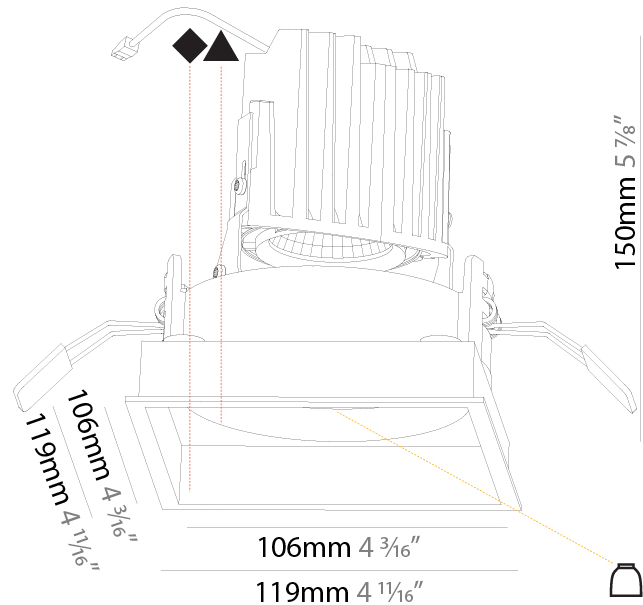

GENERAL

Series: Bioniq
Subseries: Bioniq Square Deep
Brand: Prolicht
Division: Architectural
Mounting Type: Recessed
Mounting Location: Ceiling
Subcategory: Downlight

PHYSICAL

Shape: Square
Length (mm): 119
Length (in): 4 11/16
Width (mm): 119
Width (in): 4 11/16
Depth (mm): 150
Depth (in): 5 7/8
Ceiling Thickness (mm): 10 / 12.5 / 15
Ceiling Thickness (in): 3/8 or 1/2 or 9/16
Min. Recessing Depth (mm): 170
Min. Recessing Depth (in): 6 11/16
Light Distribution: Downlight
Weight (kg): 0.592
Weight (lbs): 1.31
Fixture Finish: SSR / BKV / CWI / CRY / HAB / UFT / ITA / RUA / FTG / MYG / LOD / PUS / FRO / FUP / KIA / POP / BLS / SPG / MEY / GOH / GUM / CHC / COM / ABZ / JAG / OBR / MOS / ROR
Fixture Material: Aluminum Die Cast
Cut-out Measurements: 114mm / 4 1/2" x 114mm / 4 1/2"

ELECTRICAL

Lamp Type: LED (Zhaga Standard)
Total Output Wattage (W): 15
Dimming: Dali Dimming
Driver Included: No
Driver Location: Recessed Housing
Driver Type: Constant Current 120Vac
Housing: See components
Input Voltage (V): 120
Constant Current (MA): 350

LED

Number of LEDs: 1
Color Temperature (°K): Warm Dim
Max. Delivered Lumen (lm): 760
Nominal Lumen (lm): 1140
CRI: >90 CRI
Lamp Life (hrs): 50000

OPTICAL

Reflector: 20 / 40 / 60
Adjustability: Rotational 355°; Tilt 30°

RATINGS AND CERTIFICATIONS

Certified By: Certified for North American Standards
IP rating: IP20