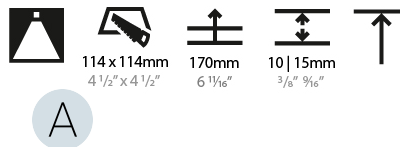

PHYSICAL

Shape: Square
Length (mm): 119
Length (in): 4 11/16
Width (mm): 119
Width (in): 4 11/16
Depth (mm): 150
Depth (in): 5 7/8
Ceiling Thickness (mm): 10 / 12.5 / 15
Ceiling Thickness (in): 3/8 or 1/2 or 9/16
Min. Recessing Depth (mm): 170
Min. Recessing Depth (in): 6 11/16
Light Distribution: Downlight
Weight (kg): 0.69
Weight (lbs): 1.5
Fixture Finish: SSR / BKV / CWI / CRY / HAB / UFT / ITA / RUA / FTG / MYG / LOD / PUS / FRO / FUP / KIA / POP / BLS / SPG / MEY / GOH / GUM / CHC / COM / ABZ / JAG / OBR / MOS / ROR
Fixture Material: Aluminum Die Cast
Cut-out Measurements: 114mm / 4 1/2" x 114mm / 4 1/2"

ELECTRICAL

Lamp Type: LED (Zhaga Standard)
Input Wattage (W): 16.5
Total Output Wattage (W): 14
Dimming: Tri-Mode (Non-Dimming and Phase Dimming (120Vac only) and 0-10V Dimming)
Driver Included: No
Driver Location: Recessed Housing
Driver Type: Constant Current - Universal
Driver Class: Class 2
Input Voltage (V): 120 - 277
Constant Current (MA): 350

LED

Number of LEDs: 1
Color Temperature (°K): 2700 / 3000 / 3500 / 4000
Max. Delivered Lumen (lm): 940 / 980 / 1029 / 1050
Nominal Lumen (lm): 1386 / 1438 / 1511 / 1542
CRI: >90 CRI
Lamp Life (hrs): 50000

OPTICAL

Reflector: 20 / 40 / 60

RATINGS AND CERTIFICATIONS

Certified By: Certified for North American Standards
IP rating: IP20