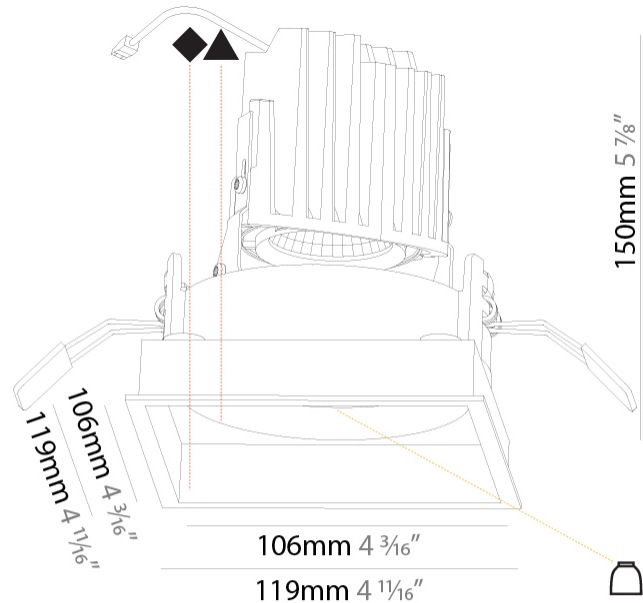

#### PHYSICAL

Shape: Square
Length (mm): 119
Length (in): 4 11/16
Width (mm): 119
Width (in): 4 11/16
Depth (mm): 150
Depth (in): 5 7/8
Ceiling Thickness (mm): 10 / 12.5 / 15
Ceiling Thickness (in): 3/8 or 1/2 or 9/16
Min. Recessing Depth (mm): 170
Min. Recessing Depth (in): 6 11/16
Light Distribution: Downlight
Weight (kg): 0.626
Weight (lbs): 1.38
Fixture Finish: SSR / BKV / CWI / CRY / HAB / UFT / ITA / RUA / FTG / MYG / LOD / PUS / FRO / FUP / KIA / POP / BLS / SPG / MEY / GOH / GUM / CHC / COM / ABZ / JAG / OBR / MOS / ROR
Fixture Material: Aluminum Die Cast
Cut-out Measurements: 114mm / 4 1/2" x 114mm / 4 1/2"

#### LED

Number of LEDs: 1
Color Temperature (°K): 2700 / 3000 / 3500 / 4000
Max. Delivered Lumen (lm): 940 / 980 / 1029 / 1050
Nominal Lumen (lm): 1386 / 1438 / 1511 / 1542
CRI: >90 CRI

#### RATINGS AND CERTIFICATIONS

Certified By: Certified for North American Standards
IP rating: IP20

114 x 114mm  
4 1/2" x 4 1/2"

170mm  
6 1/4"

10 | 15mm  
3/8" | 9/16"

106mm 4 3/16"

119mm 4 11/16"

150mm 5 7/8"

#### PHYSICAL

Shape: Square
Length (mm): 119
Length (in): 4 11/16
Width (mm): 119
Width (in): 4 11/16
Depth (mm): 150
Depth (in): 5 7/8
Ceiling Thickness (mm): 10 / 12.5 / 15
Ceiling Thickness (in): 3/8 or 1/2 or 9/16
Min. Recessing Depth (mm): 170
Min. Recessing Depth (in): 6 11/16
Light Distribution: Downlight
Weight (kg): 0.69
Weight (lbs): 1.5
Fixture Finish: SSR / BKV / CWI / CRY / HAB / UFT / ITA / RUA / FTG / MYG / LOD / PUS / FRO / FUP / KIA / POP / BLS / SPG / MEY / GOH / GUM / CHC / COM / ABZ / JAG / OBR / MOS / ROR
Fixture Material: Aluminum Die Cast
Cut-out Measurements: 114mm / 4 1/2" x 114mm / 4 1/2"