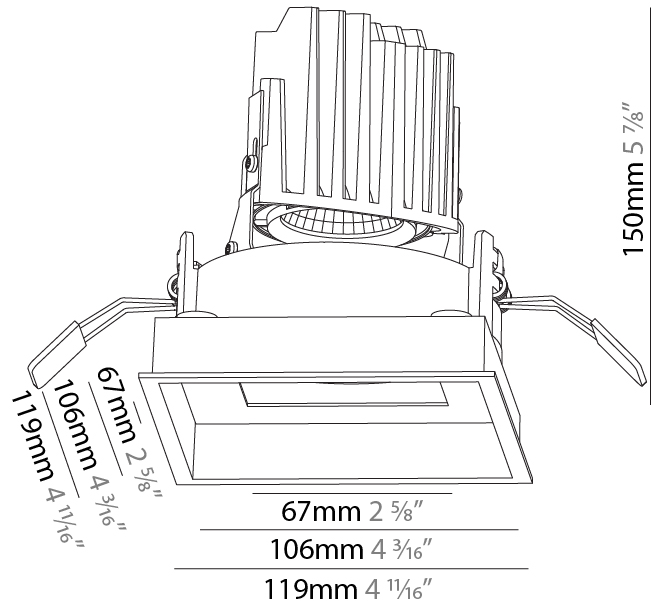

GENERAL

Series: Bioniq
Subseries: Bioniq Square Deep Comfort
Brand: Prolicht
Division: Architectural
Mounting Type: Recessed
Mounting Location: Ceiling
Subcategory: Downlight

PHYSICAL

Shape: Square
Length (mm): 119
Length (in): 4 ¹¹/₁₆
Width (mm): 119
Width (in): 4 ¹¹/₁₆
Depth (mm): 150
Depth (in): 5 ⁷/₈
Ceiling Thickness (mm): 10 / 12.5 / 15
Ceiling Thickness (in): 3/8 or 1/2 or 9/16
Min. Recessing Depth (mm): 170
Min. Recessing Depth (in): 6 ¹¹/₁₆
Light Distribution: Downlight
Weight (kg): 0.656
Weight (lbs): 1.45
Fixture Finish: SSR / BKV / CWI / CRY / HAB / UFT / ITA / RUA / FTG / MYG / LOD / PUS / FRO / FUP / KIA / POP / BLS / SPG / MEY / GOH / GUM / CHC / COM / ABZ / JAG / OBR / MOS / ROR
Fixture Material: Aluminum Die Cast
Cut-out Measurements: 114mm / 4 1/2" x 114mm / 4 1/2"

ELECTRICAL

Lamp Type: LED (Zhaga Standard)
Total Output Wattage (W): 15
Dimming: Dali Dimming
Driver Included: No
Driver Location: Recessed Housing
Driver Type: Constant Current - 120Vac
Housing: See components
Input Voltage (V): 120
Constant Current (MA): 350

LED

Number of LEDs: 1
Color Temperature (°K): Warm Dim
Max. Delivered Lumen (lm): 760
Nominal Lumen (lm): 1140
CRI: >90 CRI
Lamp Life (hrs): 50000

OPTICAL

Reflector: 20 / 40 / 60

RATINGS AND CERTIFICATIONS

Certified By: Certified for North American Standards
IP rating: IP20